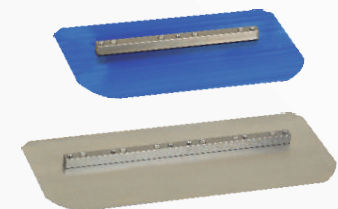

TROWEL BLADES

Built to last

- Trowel blades are made with hardened and tempered carbon steel
- High carbon increases the abrasive resistance, resulting in longer life
- Also available as specially formulated blue tempered steel for longer life and better finish
- Blades are supplied for most of the trowel types

FINISH BLADES

Product Code		Machine Size	Blade Size	Packing Per set	Weight per set~	
Silver Series	Blue Series				Silver Series	Blue Series
000201	000201BL	60 cm	4.3/4"x9"	4	2.30	2.50
000207	-	60 cm	4.3/4"x 8"	4	2.30	-
000201DYN	-	60 cm	5"x9.1/4"	4	3.20	-
000202	000202BL	75 cm	4.3/4"x11"	4	3.00	3.30
000208	000208BL	75 cm	6"x10" MK-8-75	4	3.80	4.10
000203	000203BL	90 cm	6"x14"	4	4.80	5.20
000203K	000203KBL	90 cm	6"x14" MK-8-90	4	5.30	5.70
000204	000204BL	120 cm	6"x18"	4	6.50	7.10
000204K	000204KBL	120 cm	6"x18" MK-8-120	4	7.00	7.60
0002045	0002045BL	120 cm	6"x18"	5	8.15	8.90
000209	000209BL	150 cm	6"x23"	6	14.50	15.35

COMBINATION TROWEL BLADES

Product Code		Machine Size	Blade Size	Packing Per set	Weight per set~	
Silver Series	Blue Series				Silver Series	Blue Series
000191	000191BL	90 cm	8"x14"	4	5.80	6.25
000191K	000191KBL	90 cm	8"x14" MK-8-90	4	6.30	6.75
000192	000192BL	120 cm	8"x18"	4	7.90	8.60
000192K	000192KBL	120 cm	8"x18" MK-8-120	4	8.40	9.10
0001925	0001925BL	120 cm	8"x18"	5	9.90	10.75
000190	000190BL	150 cm	8"x23"	6	16.00	17.50

#Blade blue colour shown for representation only

WIDE FINISH TROWEL BLADES

Product Code		Machine Size	Blade Size	Packing Per set	Weight per set~	
Silver Series	Blue Series				Silver Series	Blue Series
000194	000194BL	90 cm	8"x14"	4	5.80	6.25
000194K	000194KBL	90 cm	8"x14" MK-8-90	4	6.30	6.75
0001945	0001945BL	90 cm	8"x14"	5	7.25	7.85
000195	000195BL	120 cm	8"x18"	4	7.90	8.60
000195K	000195KBL	120 cm	8"x18" MK-8-120	4	8.40	9.10
0001955	0001955BL	120 cm	8"x18"	5	9.90	10.75
000196	000196BL	150 cm	8"x23"	6	16.00	17.50