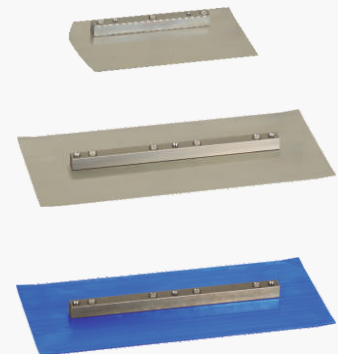

TROWEL BLADES

Built to last

- Trowel blades are made with hardened and tempered carbon steel
- High carbon increases the abrasive resistance, resulting in longer life
- Also available as specially formulated blue tempered steel for longer life and better finish
- Blades are supplied for most of the trowel types

FINISH BLADES

Product Code		Machine Size	Blade Size	Packing Per set	Weight per set~	
Silver Series	Blue Series				Silver Series	Blue Series
000201	000201BL	60 cm	4.3/4"x9"	4	2.30	2.50
000207	-	60 cm	4.3/4"x 8"	4	2.30	-
000201DYN	-	60 cm	5"x9.1/4"	4	3.20	-
000202	000202BL	75 cm	4.3/4"x11"	4	3.00	3.30
000208	000208BL	75 cm	6"x10" MK-8-75	4	3.80	4.10
000203	000203BL	90 cm	6"x14"	4	4.80	5.20
000203K	000203KBL	90 cm	6"x14" MK-8-90	4	5.30	5.70
000204	000204BL	120 cm	6"x18"	4	6.50	7.10
000204K	000204KBL	120 cm	6"x18" MK-8-120	4	7.00	7.60
0002045	0002045BL	120 cm	6"x18"	5	8.15	8.90
000209	000209BL	150 cm	6"x23"	6	14.50	15.35

COMBINATION TROWEL BLADES

Product Code		Machine Size	Blade Size	Packing Per set	Weight per set~	
Silver Series	Blue Series				Silver Series	Blue Series
000191	000191BL	90 cm	8"x14"	4	5.80	6.25
000191K	000191KBL	90 cm	8"x14" MK-8-90	4	6.30	6.75
000192	000192BL	120 cm	8"x18"	4	7.90	8.60
000192K	000192KBL	120 cm	8"x18" MK-8-120	4	8.40	9.10
0001925	0001925BL	120 cm	8"x18"	5	9.90	10.75
000190	000190BL	150 cm	8"x23"	6	16.00	17.50

#Blade blue colour shown for representation only

WIDE FINISH TROWEL BLADES

Product Code		Machine Size	Blade Size	Packing Per set	Weight per set~	
Silver Series	Blue Series				Silver Series	Blue Series
000194	000194BL	90 cm	8"x14"	4	5.80	6.25
000194K	000194KBL	90 cm	8"x14" MK-8-90	4	6.30	6.75
0001945	0001945BL	90 cm	8"x14"	5	7.25	7.85
000195	000195BL	120 cm	8"x18"	4	7.90	8.60
000195K	000195KBL	120 cm	8"x18" MK-8-120	4	8.40	9.10
0001955	0001955BL	120 cm	8"x18"	5	9.90	10.75
000196	000196BL	150 cm	8"x23"	6	16.00	17.50